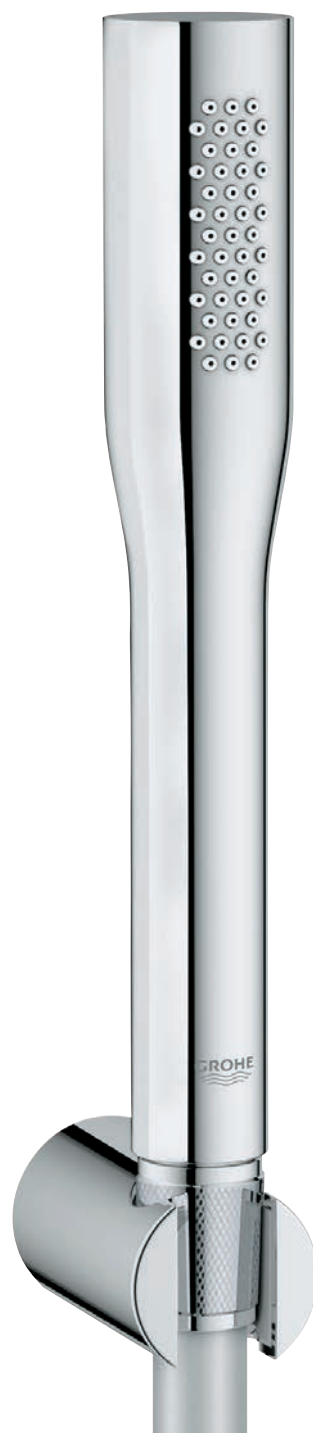

27 367 000
Hand shower Cosmopolitan Stick
1 spray pattern: Normal
27 400 000
with 9.5 l/min. GROHE EcoJoy

27 369 000
Shower wall holder set
with hand shower Cosmopolitan Stick
non-adjustable wall holder
with 9.5 l/min. GROHE EcoJoy