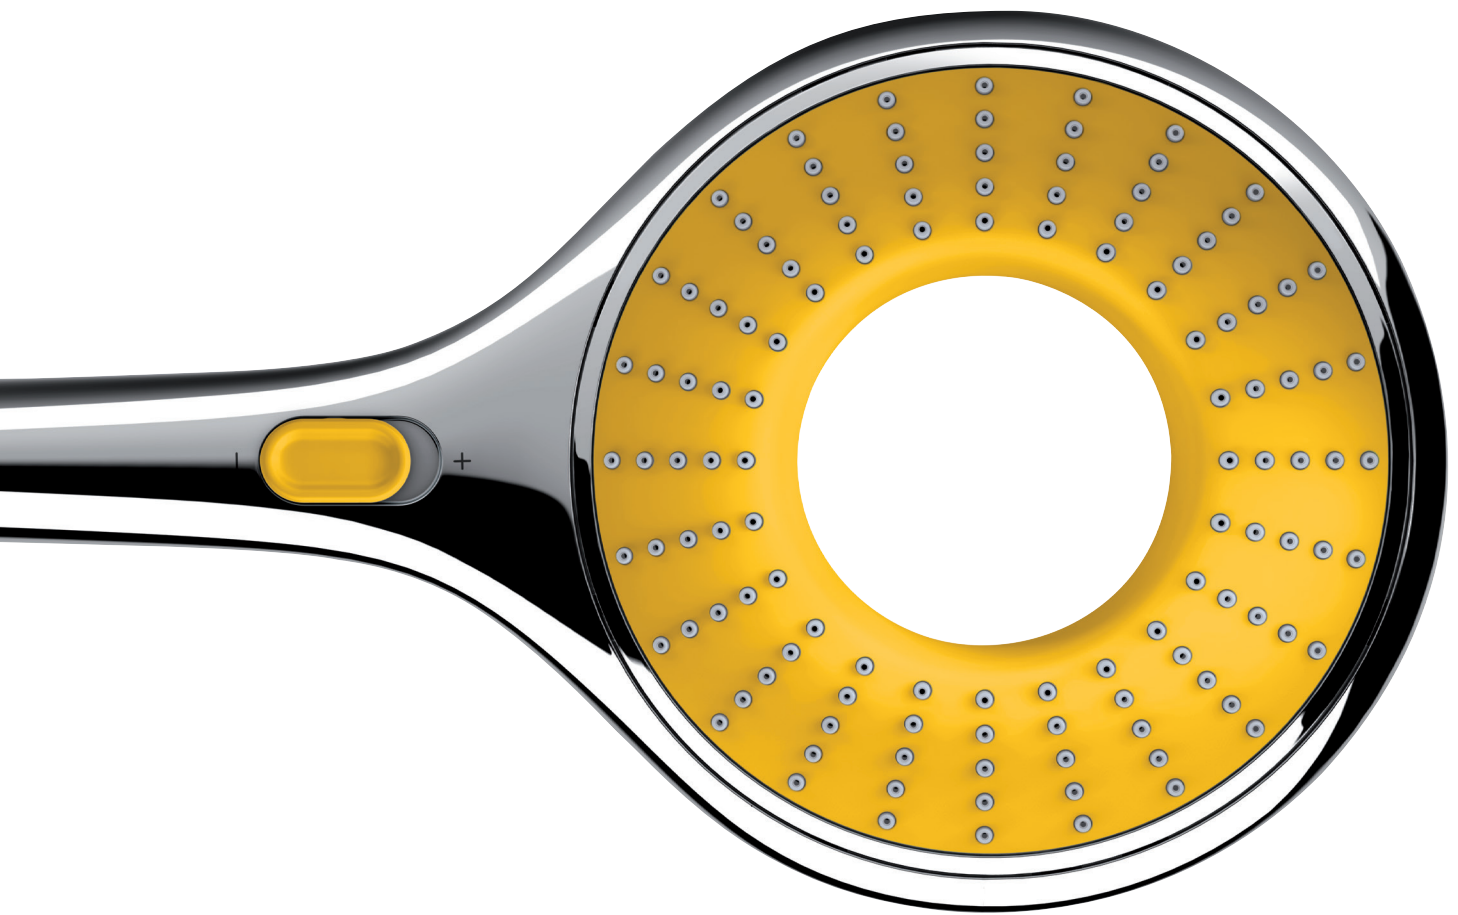

VISIT US ONLINE

[BATHROOM >](#)