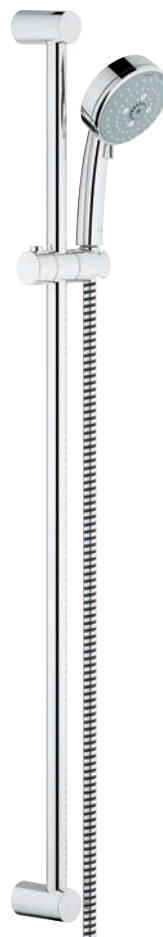

27 789 001
Shower set
with hand shower 3-spray
rail 900 mm