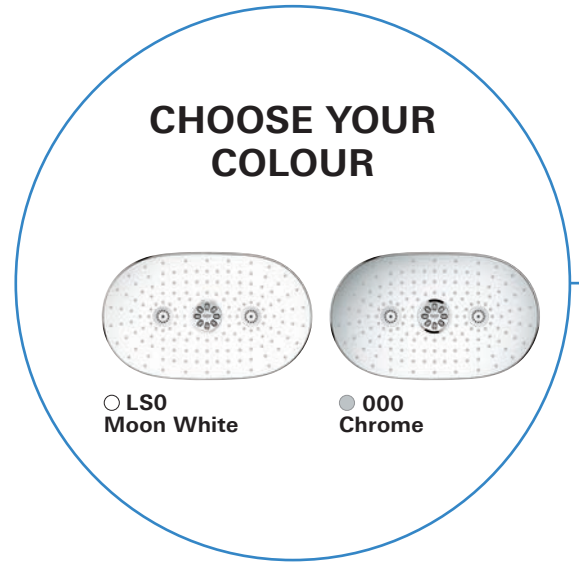

26 254 000 / LSO + 26 264 001
Rainshower 360 Duo
Head shower Set
including shower arm
Head shower sprays: GROHE
PureRain/ GROHE Rain O² spray*
+ TrioMassage
450 mm shower arm
+ separate rough-in shower arm

26 450 000 / LSO + 26 264 001
Rainshower 360 Mono
Head shower Set
including shower arm
Head shower spray: GROHE PureRain/
GROHE Rain O² spray*
450 mm shower arm
+ separate rough-in shower arm

26 443 000 / LSO
Rainshower SmartControl 360 Duo
Combi shower system with
thermostat, exposed/concealed
Head shower sprays: GROHE
PureRain/GROHE Rain O² spray*
+ TrioMassage
Hand shower sprays:
Rain/ GROHE Rain O² spray

26 446 000 / LSO
Rainshower SmartControl 360 Mono
Combi shower system with
thermostat, exposed/concealed
Head shower spray: GROHE PureRain/
GROHE Rain O² spray*
Hand shower sprays:
GROHE Rain O², Rain,
Bokoma Spray, Jet

34 713 000 + 26 449 000
Combi thermostatic shower mixer
with 3 valves, exposed/concealed
wall mounted
+ separate concealed body

34 714 000 + 26 449 000
Combi thermostatic shower mixer
with 2 valves, exposed/concealed
wall mounted
+ separate concealed body

* to be decided at first installation;
factory default setting: GROHE PureRain