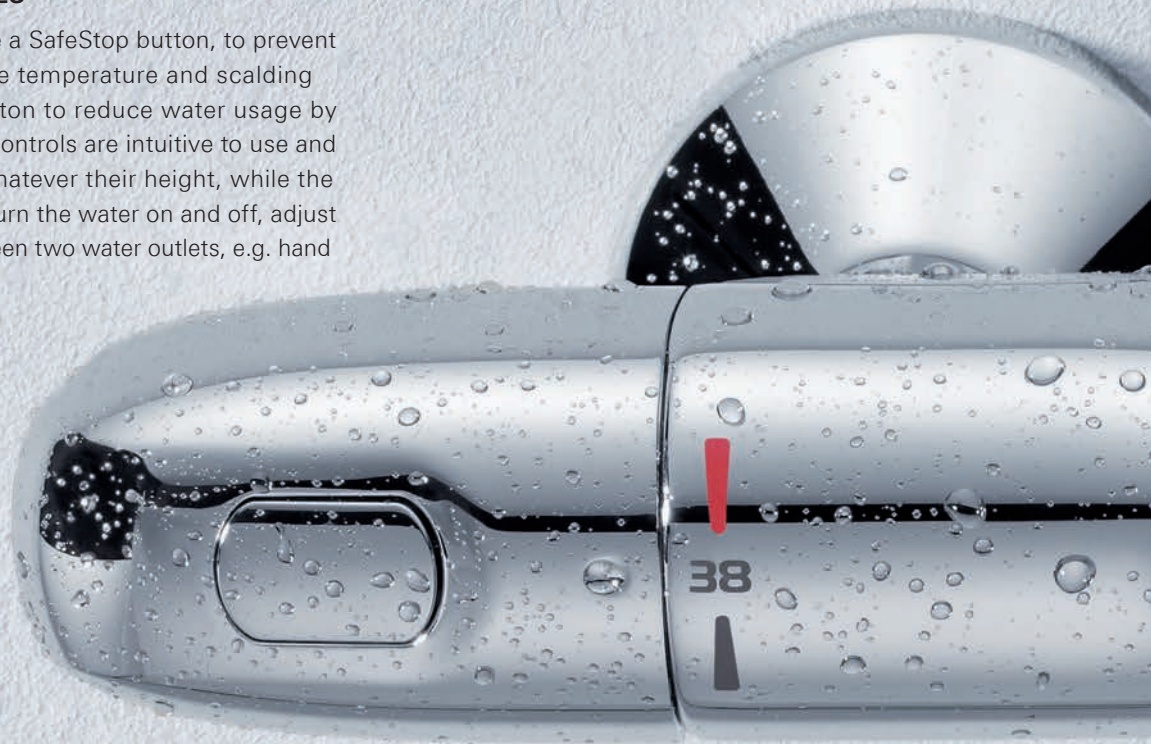

COMFORT, SAFETY, SAVINGS

We've all been there before. You've just stepped into the shower when someone else in the house either turns on a faucet or flushes the toilet; suddenly the temperature of your shower plummets or becomes scalding hot – leaving you with soap in your eyes as you try to manually adjust the temperature back to a comfortable level. Install a GROHE thermostat and you can be sure of a safe and enjoyable showering experience every time.

USER-FRIENDLY FEATURES

Our thermostats also feature a SafeStop button, to prevent children from turning up the temperature and scalding themselves, and an EcoButton to reduce water usage by up to 50 %. Our EasyLogic controls are intuitive to use and cater to the entire family, whatever their height, while the AquaDimmer allows you to turn the water on and off, adjust the flow rate and divert between two water outlets, e.g. hand shower and bath spout.