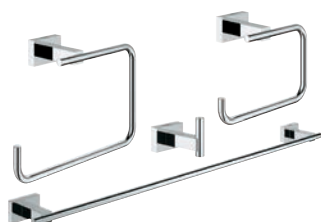

40 756 001
Bundle of Holder + Soap dispenser

40 755 001
Bundle of Holder + Crystal glass

40 754 001
Bundle of Holder + Soap dish

40 394 001
Soap dispenser

40 372 001
Crystal glass

40 368 001
Soap dish

40 508 001
Holder for Glass, Soap dish
or Soap dispenser

40 777 001
Guest Bathroom Accessories Set
Bundle of 40 511 001 + 40 509 001
+ 40 507 001

40 757 001
City Restroom Accessories Set
Bundle of 40 511 001 + 40 507 001
+ 40 513 001