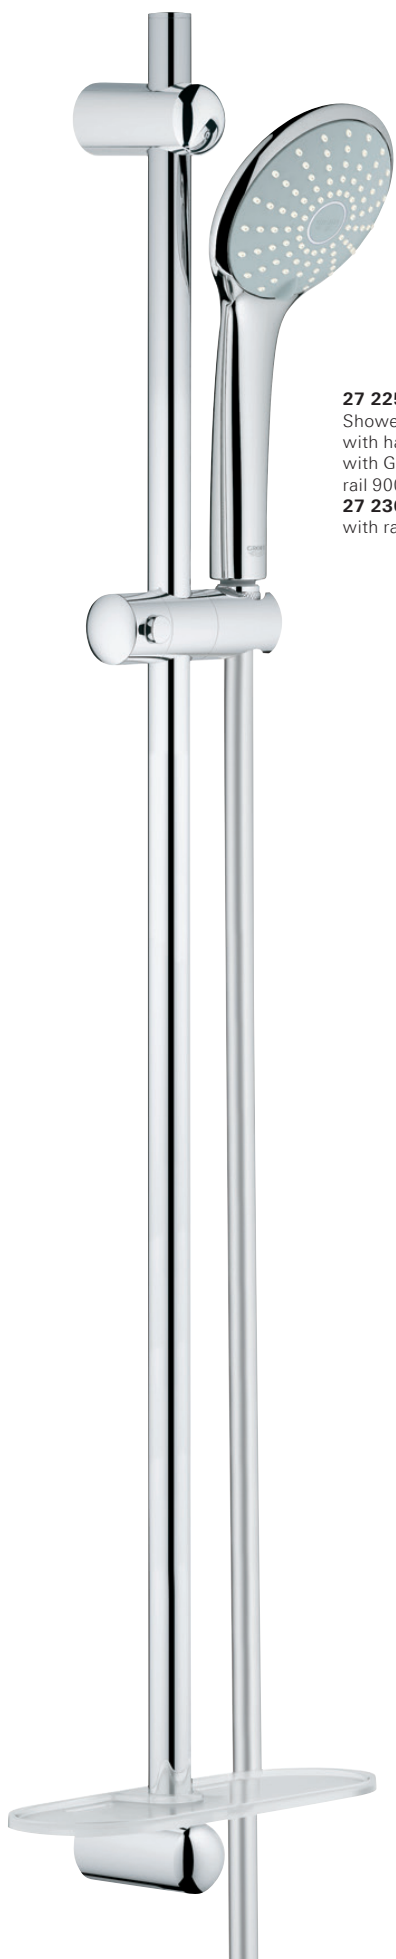

EUPHORIA 110 HIGHLIGHTS

FIND MORE PRODUCTS ONLINE.

27 225 001
Shower set
with hand shower 110 Duo
with GROHE EasyReach tray
rail 900 mm
27 230 001
with rail 600 mm