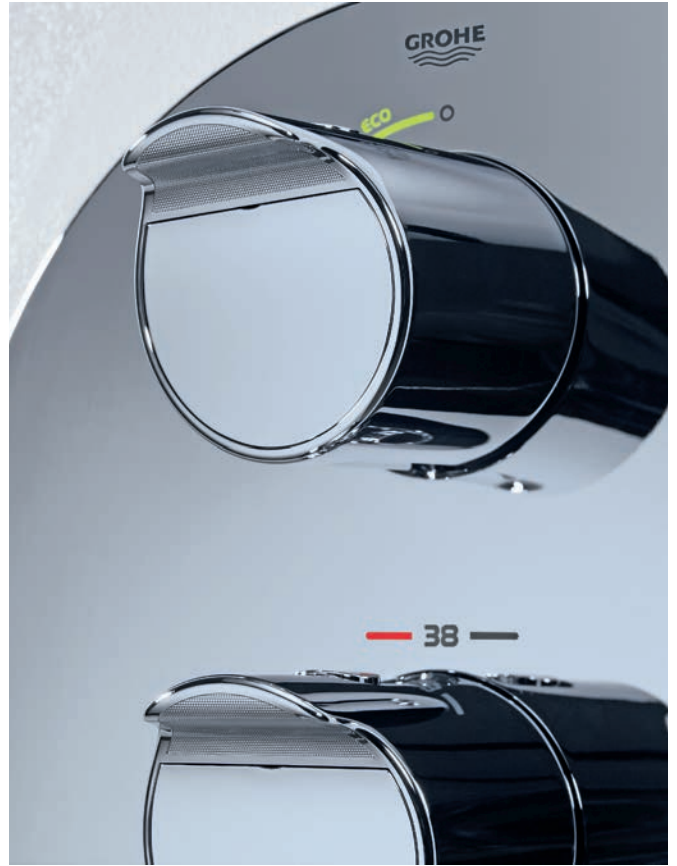

The Grohtherm 2000 new exposed thermostat's tray has been upgraded to a full metal EasyReach Tray.

VISIT US ONLINE

[BATHROOM >](#)

GROHTHERM 2000

34 469 001
Thermostatic shower mixer
with GROHE EasyReach
metal shower tray