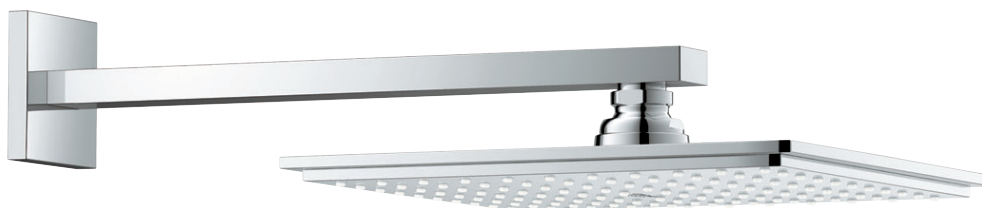

19 910 000 + 29 800 000
/ 29 802 000 / 29 805 000
Concealed valve
+ separate concealed body 1/2" / 3/4" / 1"

19 961 000 + 35 500 000
Central thermostatic mixer
+ separate concealed body

GROHTHERM CUBE HIGHLIGHTS

FIND MORE PRODUCTS ONLINE.