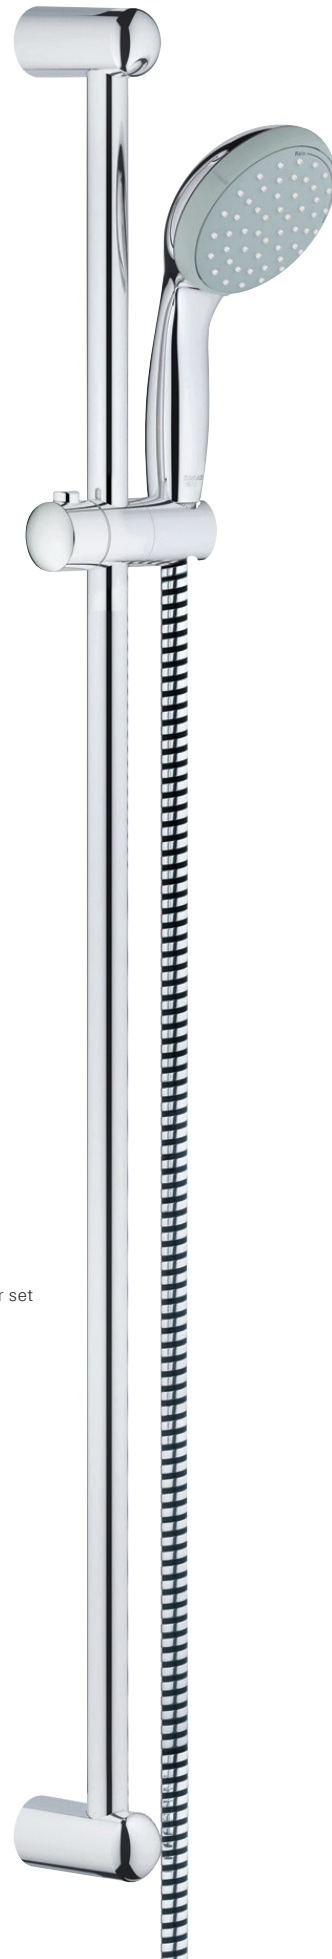

VISIT US ONLINE

[BATHROOM >](#)

GROHTHERM 1000

34 143 003
Thermostatic shower mixer

GROHTHERM 1000 HIGHLIGHTS

FIND MORE PRODUCTS ONLINE.

34 256 003
Thermostatic shower mixer
with New Tempesta 100 shower set
with 900 mm rail
34 151 003
with 600 mm rail