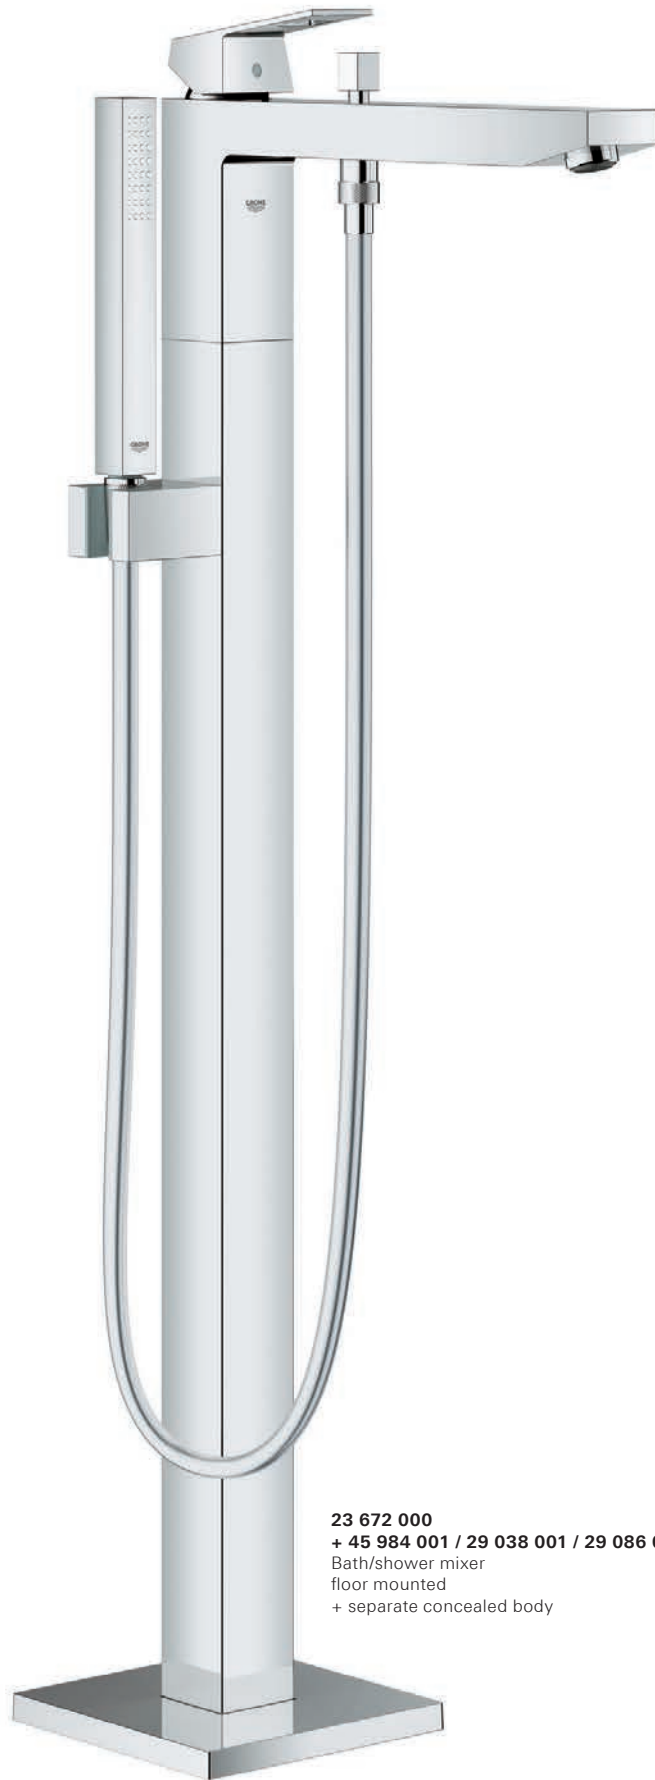

VISIT US ONLINE

[BATHROOM >](#)

23 406 000
XL-Size
Basin mixer
for freestanding basins

20 351 000
M-Size
3-hole Basin mixer
with pop-up waste set

23 672 000
+ 45 984 001 / 29 038 001 / 29 086 001
Bath/shower mixer
floor mounted
+ separate concealed body