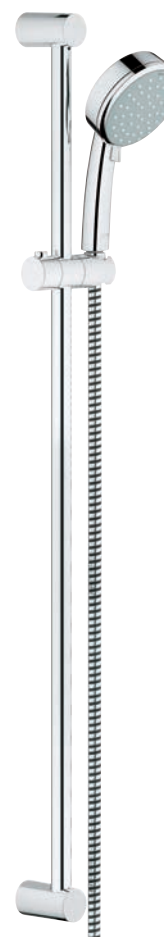

27 788 001
Shower set
with hand shower 2-spray
rail 900 mm