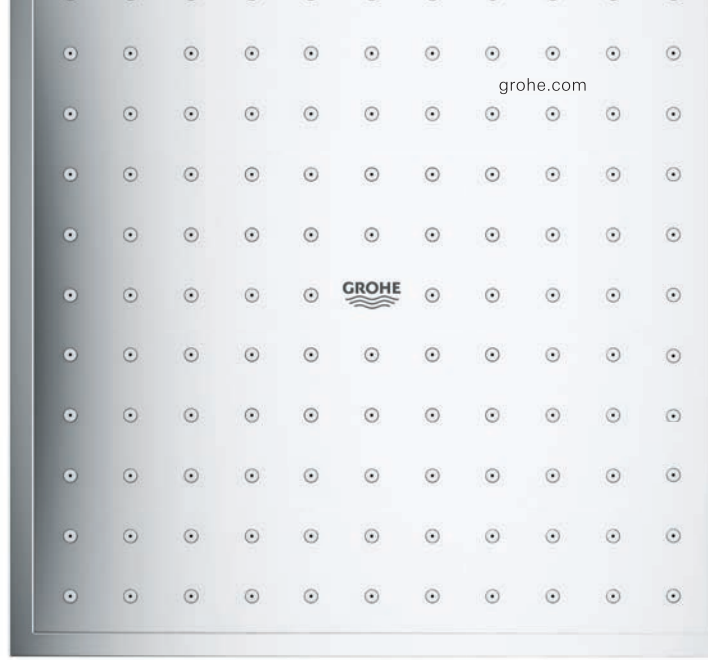

GROHE HEAD SHOWERS
SHAPES AND SIZES

Rainshower F-Series 10" 254 mm x 254 mm

Rainshower Veris 300 x 150 mm

Euphoria Cube 150

Rainshower Allure 230

Rainshower 310

Power&Soul 190

Euphoria Cosmopolitan 160