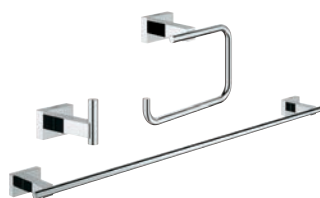

40 777 001
Guest Bathroom Accessories Set
Bundle of 40 511 001 + 40 509 001
+ 40 507 001