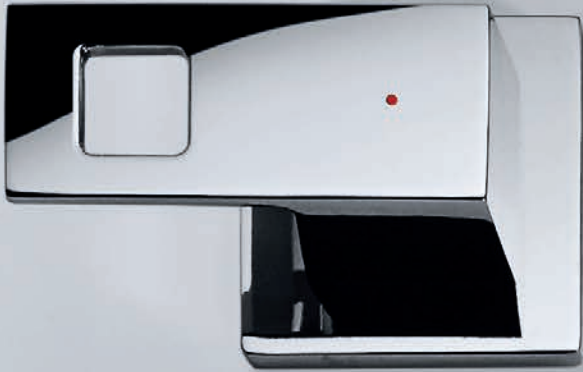

20 351 000
M-Size
3-hole Basin mixer
with pop-up waste set