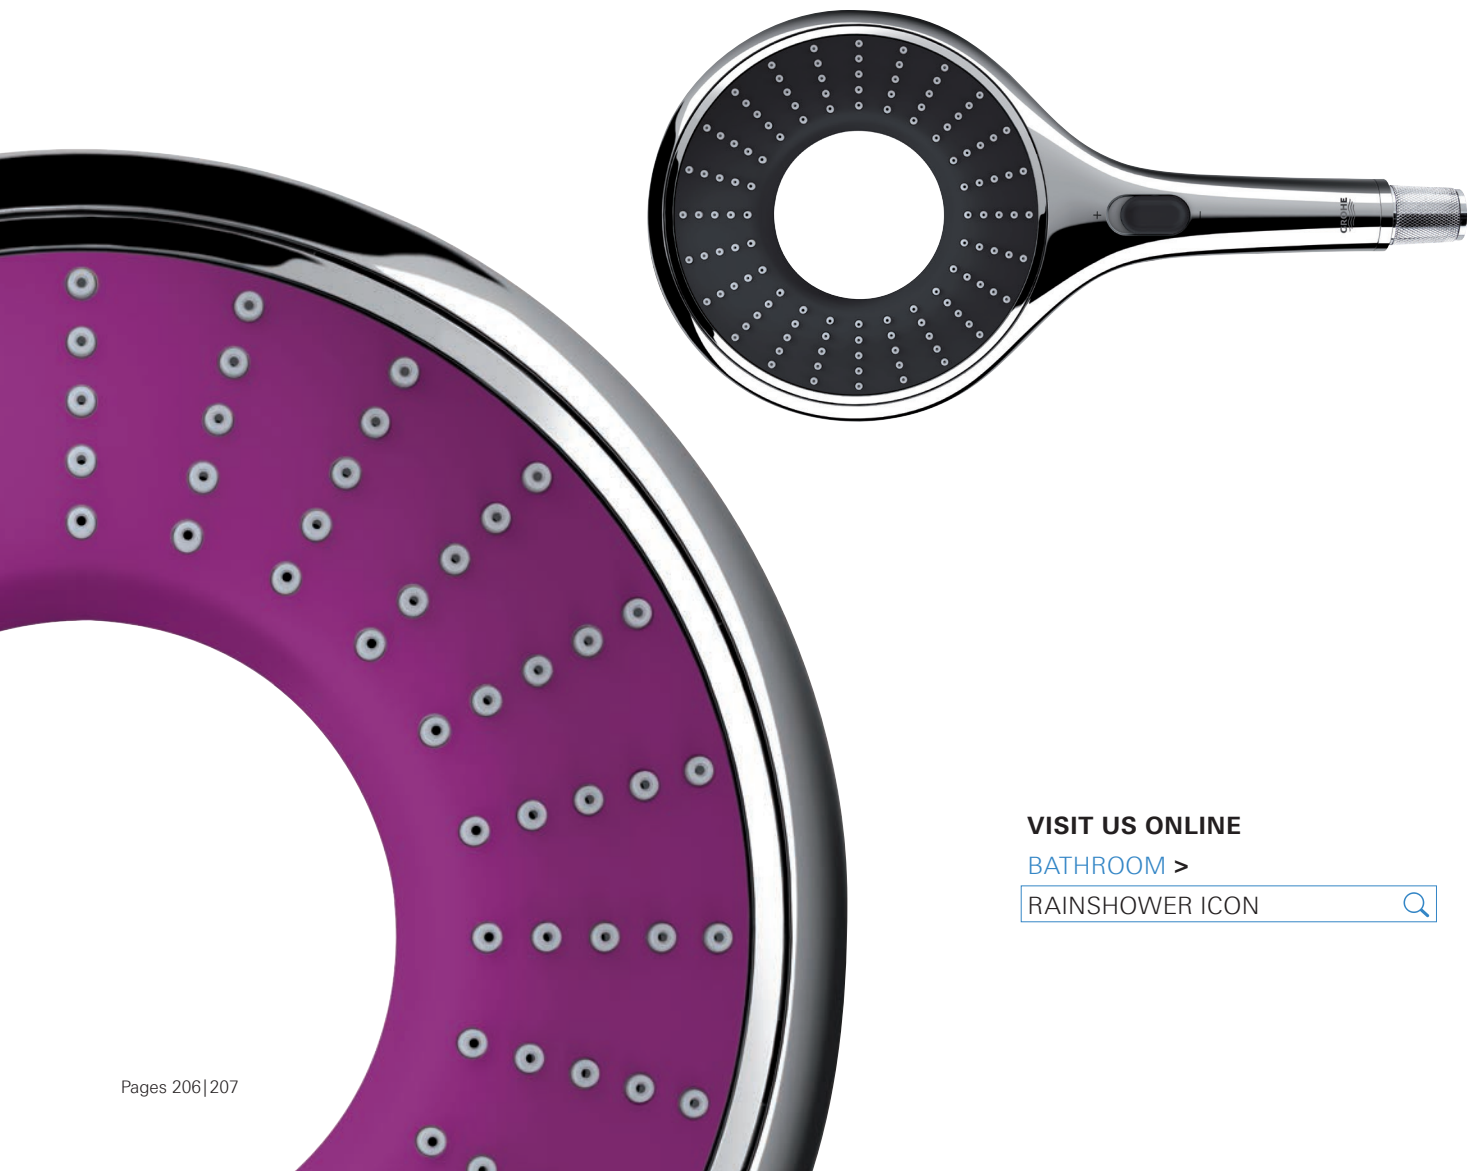

VISIT US ONLINE

[BATHROOM >](#)