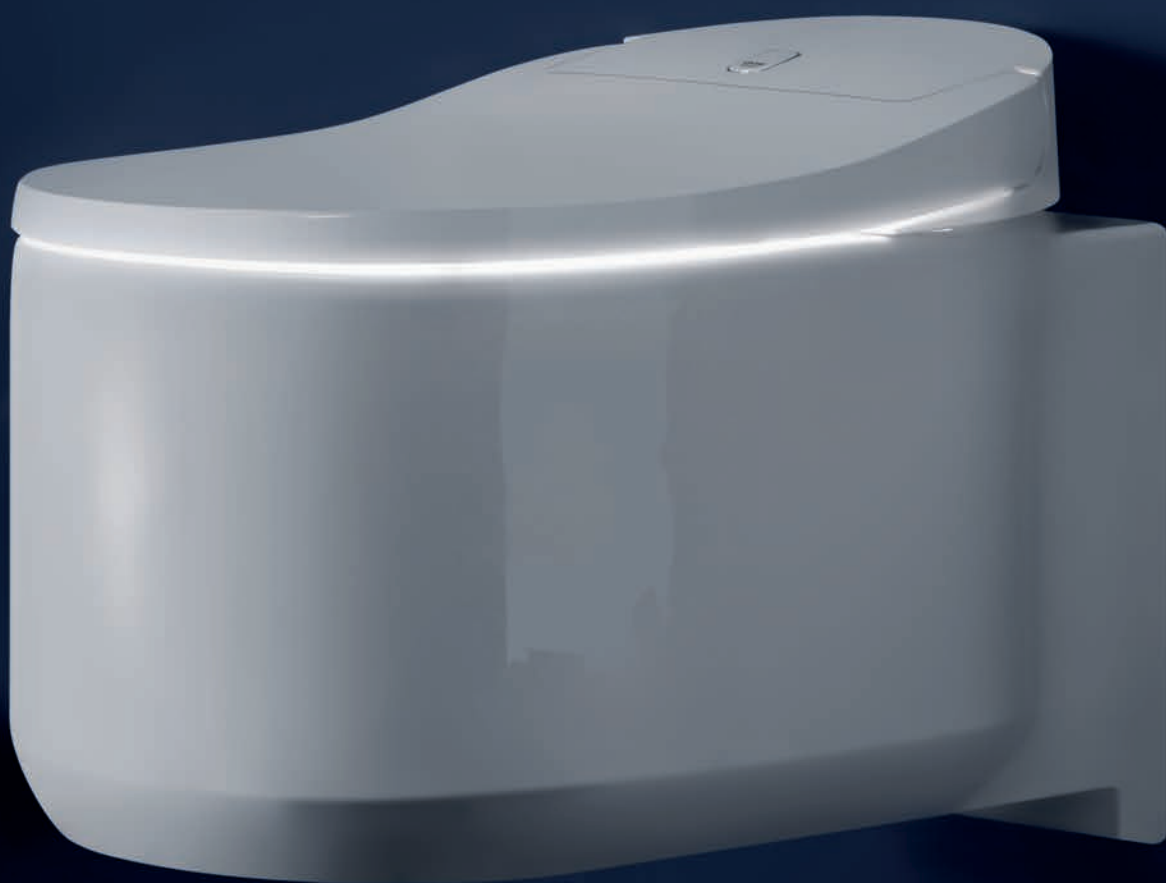

INTELLIGENT CARE

INTRODUCING THE NEW CLEAN: GROHE SENSIA ARENA

Recognized and awarded:

www.zvshk-award.com/nominierungen

DESIGN THAT CARES

Good design should be instinctive to use, with form and function marrying perfectly to create objects that make you feel instantly at home. Our design for the new GROHE Sensia Arena is pure and fuss-free. We've designed it with clean lines that leave dirt nowhere to hide, its smooth shape a model of discreet elegance. It includes details that will give you a subtle sense of comfort, from the nightlight that guides you through the bathroom after dark to the automatic open and close feature of the lid, each one carefully thought out to make you feel looked after and secure. For its sleek silhouette to its technologically advanced finish we believe that with the Sensia Arena we've set the benchmark for the future of personalized, clean comfort.