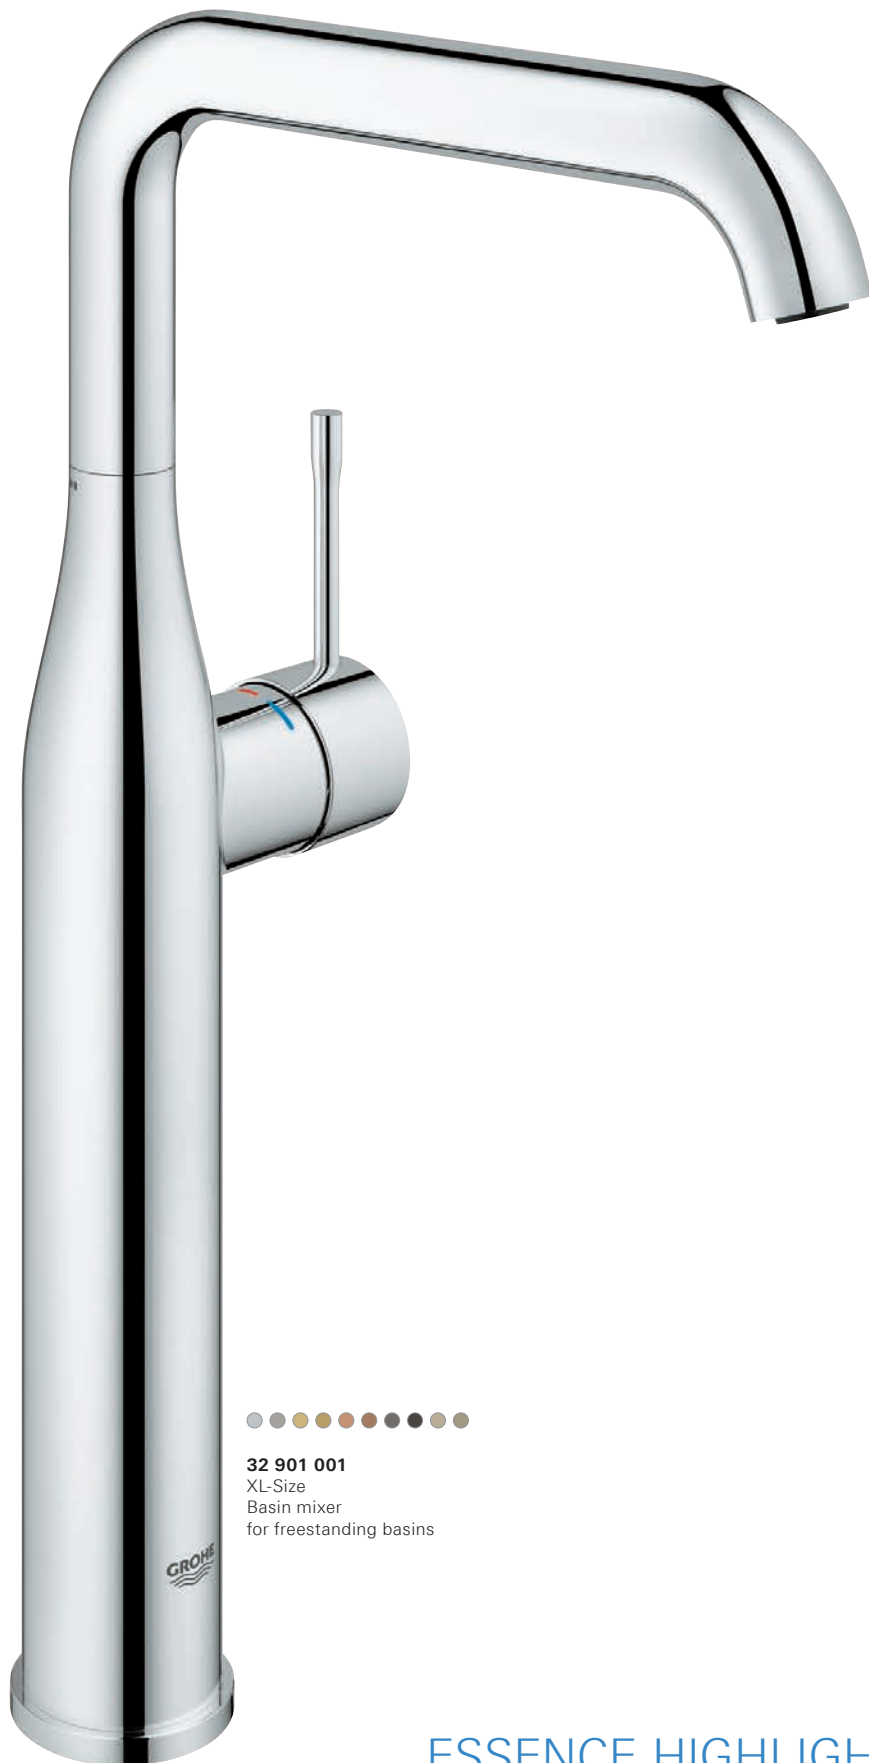

32 901 001
XL-Size
Basin mixer
for freestanding basins

ESSENCE HIGHLIGHTS

FIND MORE PRODUCTS ONLINE.