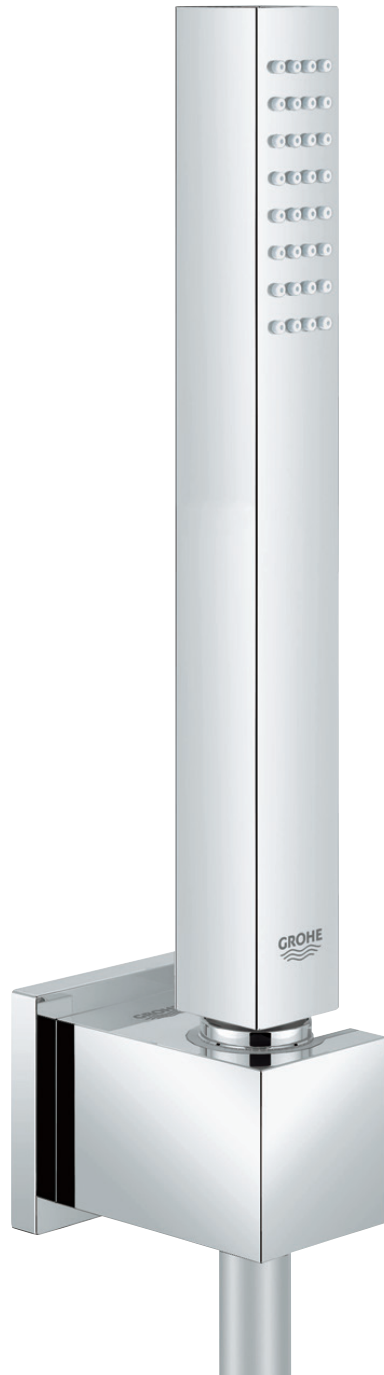

27 702 000
Shower wall holder set
with hand shower Cube Stick
non-adjustable wall holder
27 703 000
with 9.5 l/min. GROHE EcoJoy