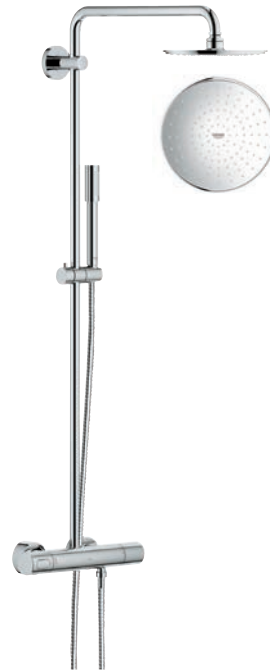

27 968 000
 Rainshower 310
 Shower system with thermostat
 hand shower Power&Soul 130
 450 mm shower arm

27 966 000
 Rainshower 310
 Shower system with thermostat
 hand shower Sena Stick
 450 mm shower arm

27 374 000
 Rainshower 210 Shower system
 with thermostat, 4 body sprays
 hand shower Sena Stick
 450 mm shower arm

27 032 001
 Rainshower 210
 Shower system with thermostat
 hand shower Sena Stick
 450 mm shower arm
27 967 000
 with hand shower Power&Soul 130