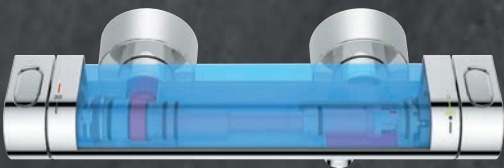

GROHE

GROHE COOLTOUCH

SAFETY FIRST WITH 100 % GROHE COOLTOUCH.

GROHE's CoolTouch technology ensures that the entire outer surface never exceeds your preferred shower temperature. By designing our thermostats to include an innovative cooling channel, we have created a barrier between the hot water and the chrome surface - so it's never too hot to handle. On top, Grohtherm 300 and 2000 feature GROHE CoolTouch wall unions to perform 100 % GROHE CoolTouch for safety surround. This safety measure is especially useful for children, who can not always judge whether something they touch is dangerously hot.