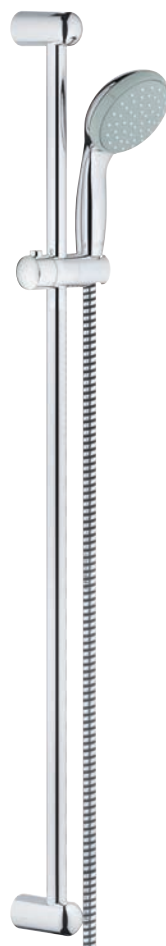

27 597 000
Hand shower 100
2 spray patterns: Rain, Jet
26 161 000
with 9.5 l/min. GROHE EcoJoy
27 597 00E
with 5.7 l/min. GROHE EcoJoy

27 854 000
Shower set
with hand shower 1-spray
rail 900 mm
27 925 000
with 9.5 l/min. GROHE EcoJoy