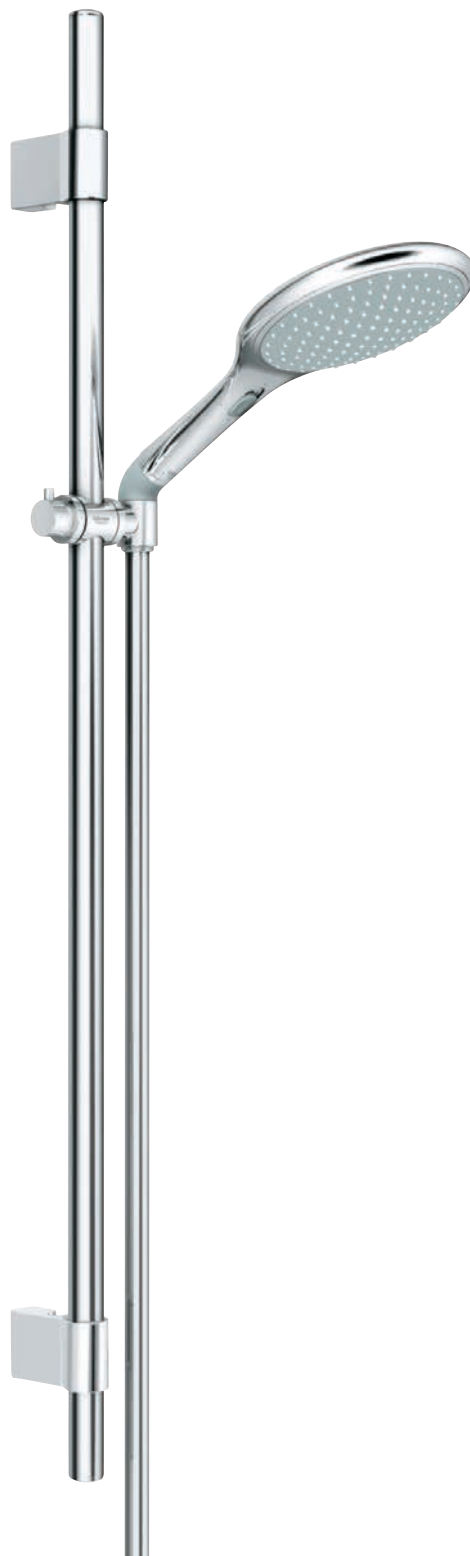

27 273 001
Shower set
with hand shower Solo 150
rail 900 mm