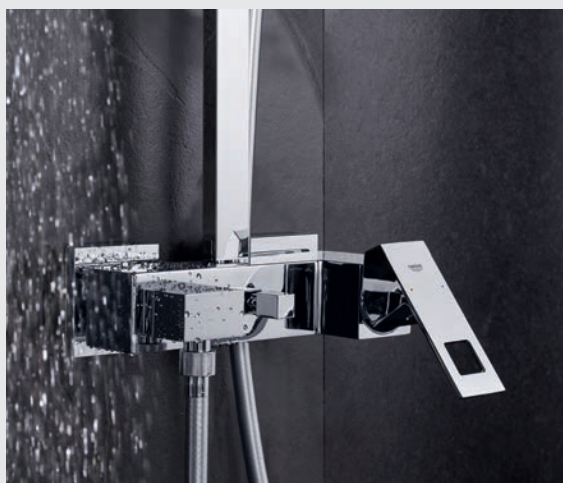

ONE-HAND MIXER SHOWER SYSTEMS

Volume and temperature control with a single lever, powered by GROHE SilkMove.