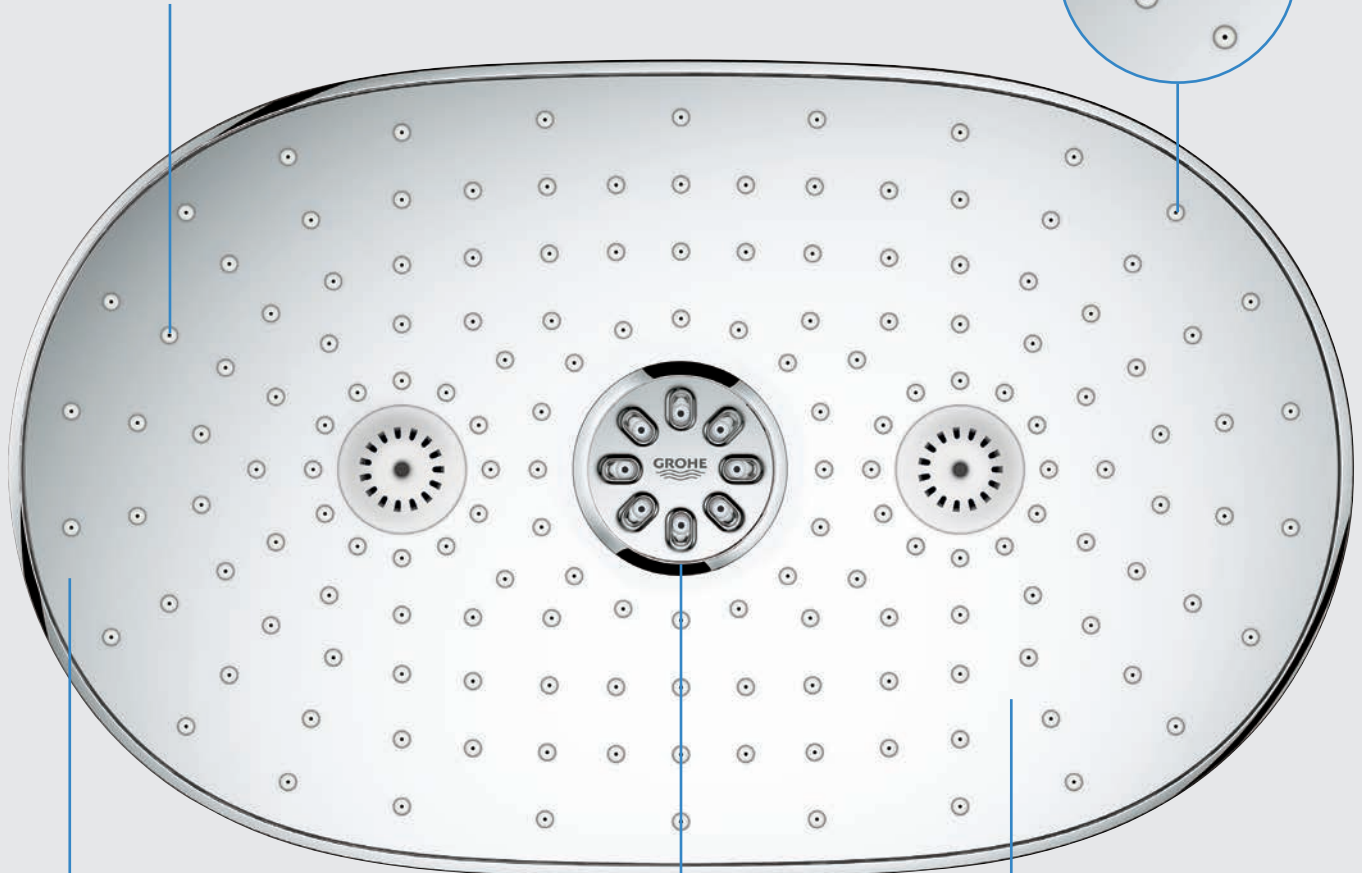

GROHE RAINSHOWER 360 HEADSHOWER

GROHE PureRain/GROHE Rain O²
spray as preset function

GROHE PureRain/GROHE Rain O² spray
& improved SpeedClean nozzles

GROHE StarLight
Chromed Metal Spray Plate

GROHE EasyClean
removable spray plate