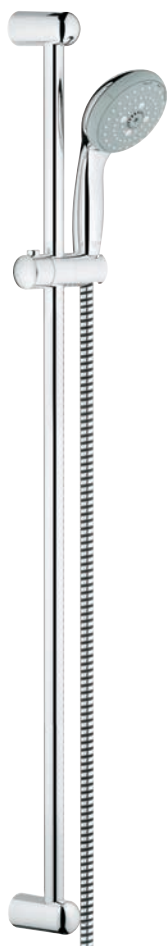

28 578 001
Hand shower 100
4 spray patterns:
GROHE Rain O², Rain, Massage, Jet
28 421 001
with 9.5 l/min. GROHE EcoJoy

28 261 001
Hand shower 100
3 spray patterns:
GROHE Rain O², Rain, Massage
28 419 001
with 9.5 l/min. GROHE EcoJoy

27 852 000
Hand shower 100
1 spray pattern: Rain
27 923 000
with 9.5 l/min. GROHE EcoJoy

27 796 000
Shower set
with hand shower 3-spray
rail 900 mm
28 789 001
with 9.5 l/min. GROHE EcoJoy