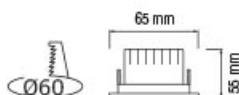

SARA

016 005 0003

MAT CHROME

WHITE

- 220-240V / 50-60Hz
- Average Life: 40.000 Hrs
- 200 lm (2700K)
- 220 lm (6500K)