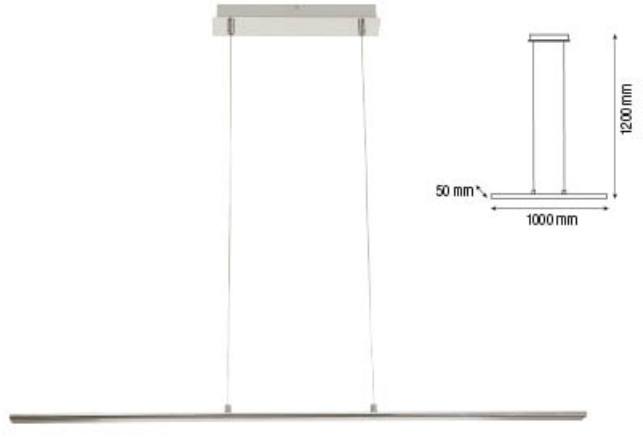

CHROME

- 110-240V / 50-60Hz
- Average Life: 30.000 Hrs
- 1800 lm
- 4000K