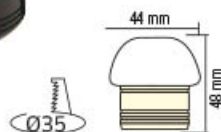

### JULIA

016 032 0003

**WHITE**

- 220-240V / 50-60Hz
- Average Life: 30.000 Hrs
- 125 lm
- 4200K

LED DOWNLIGHT