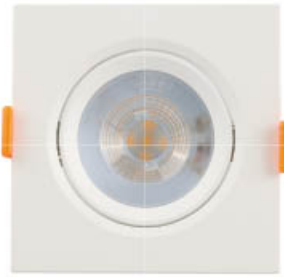

- 100-240V / 50-60Hz
- Average Life: 30.000 Hrs
- 6400K

NORA

MAYA

WHITE