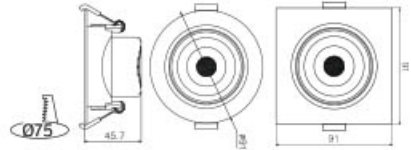

- 100-240V / 50-60Hz
- Average Life: 30.000 Hrs
- 6400K

NORA

MAYA

WHITE