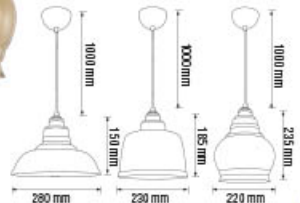

AMBER

TITANIUM

- 250V~/4A
- Max. 60W
- Glass

NEW PRODUCT