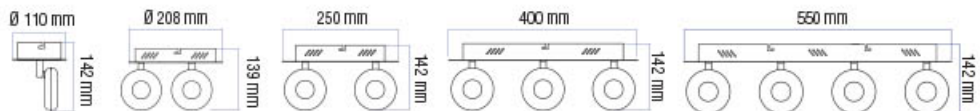

LED CEILING LAMP / CEILING LAMP