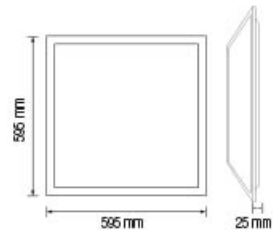

HOROZ ELECTRIC

LED Panel / Frame / Drywall Kit Apparatus

PLAZMA-45

- 175-265V / 50-60Hz
- Average Life: 20.000 Hrs
- 3375 lm
- 4200K / 6400K

056 010 0045

BACKLIGHT PANEL

WHITE

HOROZ ELECTRIC

LED Panel Frame Drywall Kit Apparatus

LED PANEL / FRAME / DRYWALL KIT APPARATUS

EUROPA-80

- 175-265V / 50-60Hz
- Average Life: 20.000 Hrs
- 5575 lm
- 4200K / 6400K

056 009 0080

BACKLIGHT PANEL

SILVER