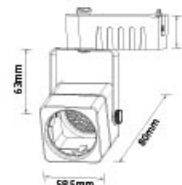

RABAT

115 002 0001

WHITE

BLACK

- 220-240V / 50-60Hz
- Max. 50W
- Bulb not included

NEW PRODUCT