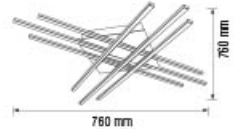

CHROME

- 110-240V / 50-60Hz
- Average Life: 50.000 Hrs
- 3964 lm
- 4000K