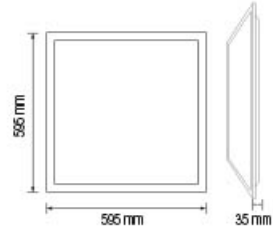

HOROZ ELECTRIC

LED Panel / Frame / Drywall Kit Apparatus

PLAZMA-45

- 175-265V / 50-60Hz
- Average Life: 20.000 Hrs
- 3375 lm
- 4200K / 6400K

056 010 0045

BACKLIGHT PANEL

WHITE

HOROZ ELECTRIC

LED Panel Frame Drywall Kit Apparatus

LED PANEL / FRAME / DRYWALL KIT APPARATUS

EUROPA-80

- 175-265V / 50-60Hz
- Average Life: 20.000 Hrs
- 5575 lm
- 4200K / 6400K

056 009 0080

BACKLIGHT PANEL

SILVER