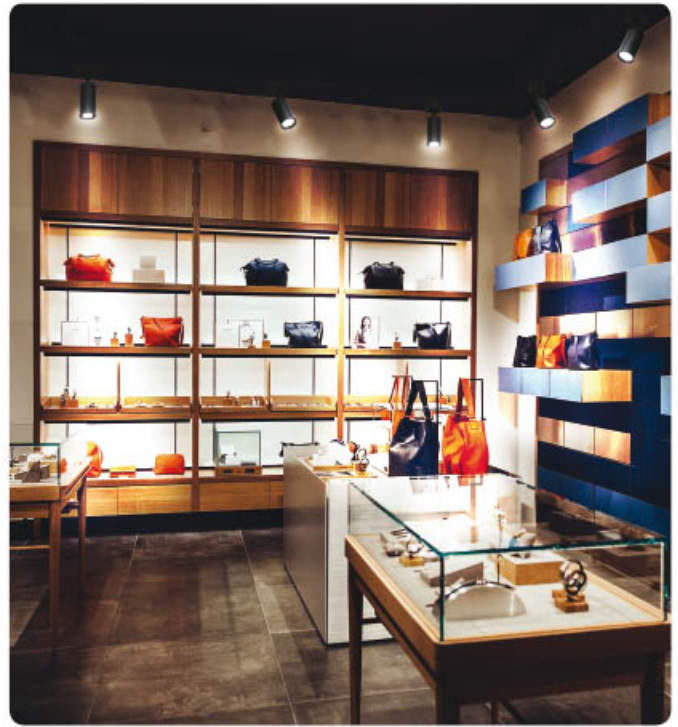

WHITE

BLACK

- 220-240V / 50-60Hz
- Max. 50W
- Bulb not included

SPOTLIGHT / LED SPOTLIGHT

Spotlight
LED Spotlight

BEYRUT

017 001 0005

WHITE

BLACK

- 220-240V / 50-60Hz
- Average Life: 40.000 Hrs
- 320 lm
- 4200K
- Beam Angle: 60°