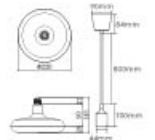

BLACK

WHITE

- 220-240V / 50-60Hz
- Average Life: 25.000 Hrs
- 850 lm
- 4000K