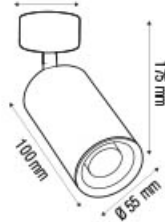

**LOZAN**

116 001 0001

WHITE

BLACK

- 220-240V / 50-60Hz
- Max. 50W
- Bulb not included

SPOTLIGHT / LED SPOTLIGHT

Spotlight  
LED Spotlight

**BEYRUT**