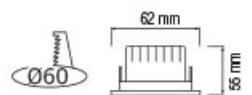

DIANA

016 006 0003