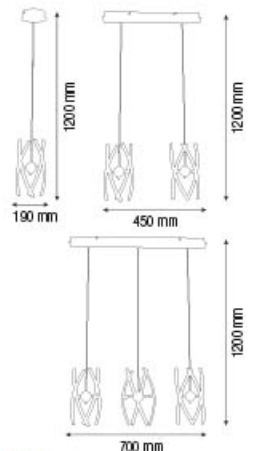

CHROME

- 110-240V / 50-60Hz
- Average Life: 30.000 Hrs
- 900/1800/2700 lm
- 4000K