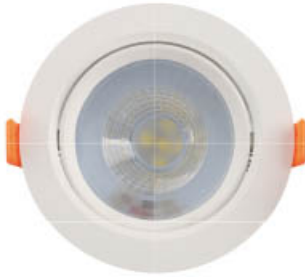

- 100-240V / 50-60Hz
- Average Life: 30.000 Hrs
- 6400K

NORA

MAYA

WHITE