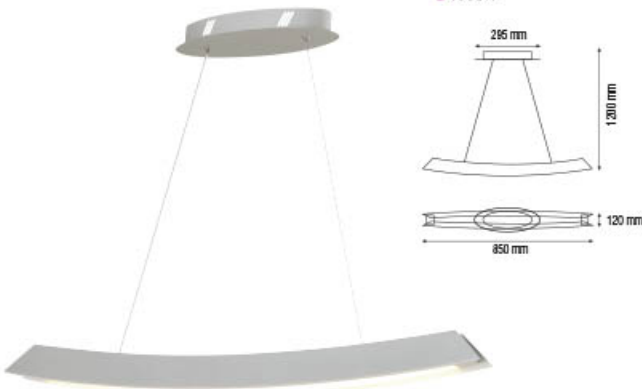

BLACK

WHITE

- 220-240V / 50-60Hz
- Average Life: 50.000 Hrs
- 2000 lm
- 4000K