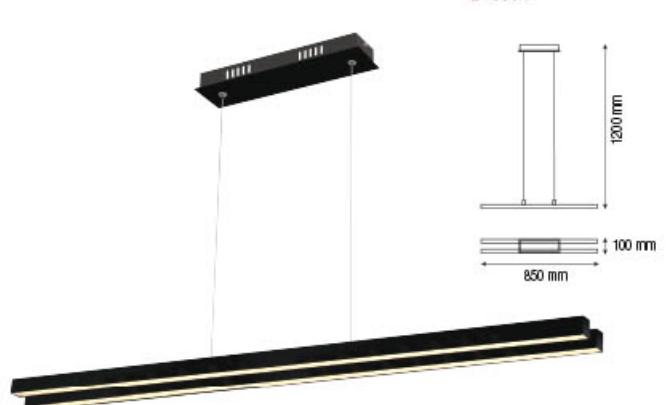

BLACK

WHITE

- 220-240V / 50-60Hz
- Average Life: 50.000 Hrs
- 2000 lm
- 4000K