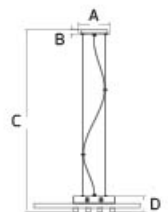

ASFOR

- 220-240V / 50-60Hz
- Average Life: 50.000 Hrs
- 4000K

BLACK

WHITE