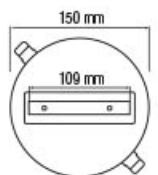

RECESSED MONOPOINT

WHITE

BLACK

SILVER

- Single Phase
- 220-240V / 50-60Hz
- Max. 16A

098 001 0001