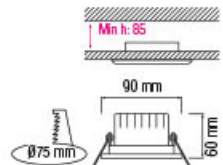

- 100-240V / 50-60Hz
- Average Life: 30.000 Hrs
- 6400K

NORA

MAYA

WHITE

	NORA-5	NORA-7	MAYA-5	MAYA-7
	016-053-0005	016-053-0007	016-054-0005	016-054-0007
Power	5 W	7 W	5 W	7 W
Luminous Flux	400 lm	520 lm	400 lm	520 lm

- 100-240V / 50-60Hz
- Average Life: 40.000 Hrs
- 2700K / 4200K / 6500K

MELISA

VICTORIA

MAT CHROME

WHITE

	MELISA-3	MELISA-5	VICTORIA-3	VICTORIA-5
	016-008-0003	016-008-0005	016-007-0003	016-007-0005
Power	3 W	5 W	3 W	5 W
Luminous Flux	230 lm	300 lm	230 lm	300 lm

GABRIEL

JESSICA

WHITE

- 100-240V / 50-60Hz
- Average Life: 30.000 Hrs
- 410 lm
- 4200K

016 029 0006

016 030 0006