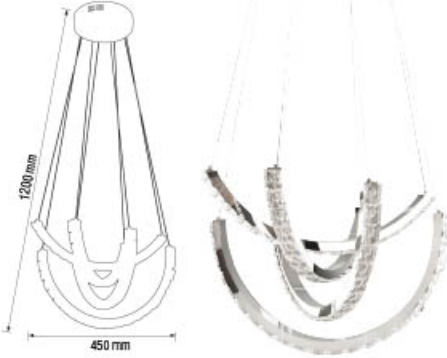

AVATAR

019 039 0033

CHROME

- 180-260V / 50-60Hz
- Average Life: 30.000 Hrs
- 2310 lm
- 4000K

NEW PRODUCT