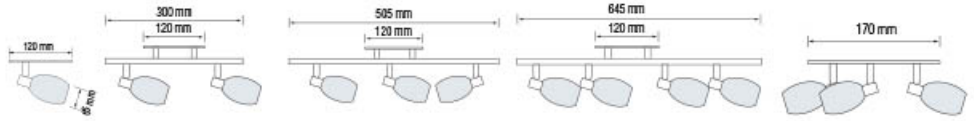

MANAVGAT-1	MANAVGAT-2	MANAVGAT-3	MANAVGAT-4	MANAVGAT-5
	035-003-0001	035-003-0002	035-003-0003	035-003-0004	035-003-0005
Power	Max.40W	Max.2x40W	Max.3x40W	Max.4x40W	Max.3x40W