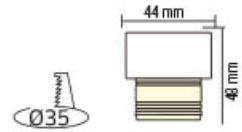

### JULIA

016 032 0003

**WHITE**

- 220-240V / 50-60Hz
- Average Life: 30.000 Hrs
- 125 lm
- 4200K

LED DOWNLIGHT