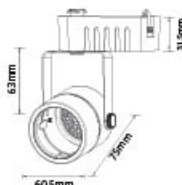

**DAKAR**

115 001 0001

**RABAT**

115 002 0001

**WHITE**

**BLACK**

- 220-240V / 50-60Hz
- Max. 50W
- Bulb not included

**NEW PRODUCT**