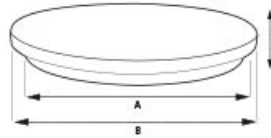

ELECTRON

- 180-265V / 50-60Hz
- Average Life: 30.000 Hrs
- 6400K

WHITE

NEW
PRODUCT