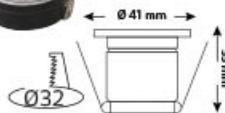

WHITE

MAT CHROME

- 85-265V / 50-60Hz
- Average Life: 30.000 Hrs
- 70 lm
- 4200K