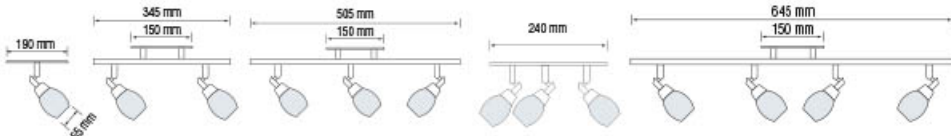

KEMER-1	KEMER-2	KEMER-3	KEMER-4	KEMER-5
	035-005-0001	035-005-0002	035-005-0003	035-005-0004	035-005-0005

Power	Max.40W	Max.2x40W	Max.3x40W	Max.4x40W	Max.3x40W