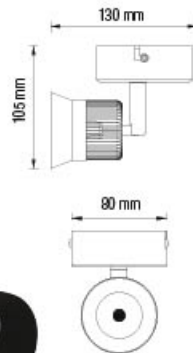

LOZAN

116 001 0001

WHITE

BLACK

- 220-240V / 50-60Hz
- Max. 50W
- Bulb not included

SPOTLIGHT / LED SPOTLIGHT

Spotlight
LED Spotlight

BEYRUT

017 001 0005

WHITE

BLACK

- 220-240V / 50-60Hz
- Average Life: 40.000 Hrs
- 320 lm
- 4200K
- Beam Angle: 60°

TOKYO

017 002 0008

WHITE

BLACK

- 100-240V / 50-60Hz
- Average Life: 40.000 Hrs
- 500 lm
- 4200K
- Beam Angle: 53°