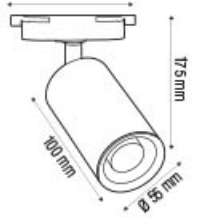

**BASEL**

115 003 0001

**WHITE**

**BLACK**

- 220-240V / 50-60Hz
- Max. 50W
- Bulb not included

**NEW PRODUCT**

TRACK LIGHT

Track Light