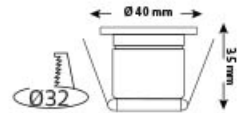

WHITE

MAT CHROME

- 85-265V / 50-60Hz
- Average Life: 30.000 Hrs
- 70 lm
- 4200K