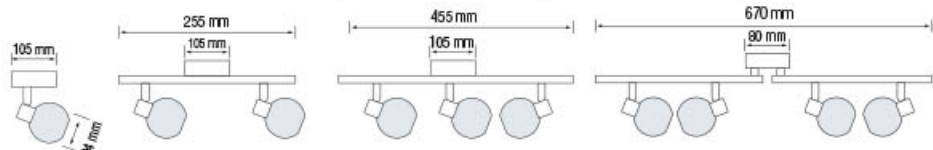

### BODRUM

MAT CHROME

220-240V / 50-60Hz

BODRUM-1

BODRUM-2

BODRUM-3

BODRUM-4

	BODRUM-1	BODRUM-2	BODRUM-3	BODRUM-4
	035-004-0001	035-004-0002	035-004-0003	035-004-0004
Power	Max.40W	Max.2x40W	Max.3x40W	Max.4x40W