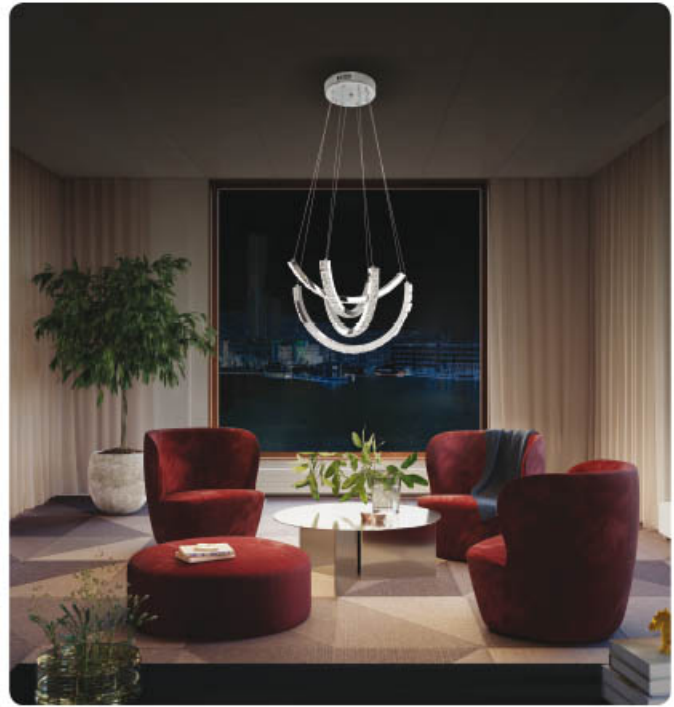

### CHROME

- 110-240V / 50-60Hz
- Average Life: 50.000 Hrs
- 3964 lm
- 4000K

**AVATAR**

019 039 0033

**CHROME**

- 180-260V / 50-60Hz
- Average Life: 30.000 Hrs
- 2310 lm
- 4000K

**NEW PRODUCT**

LED SUSPENSION LIGHT