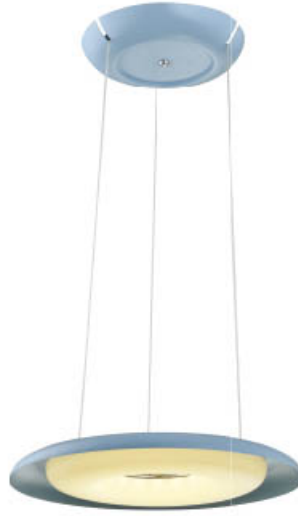

DELUXE

- 220-240V / 50-60Hz
- Average Life: 50,000 Hrs
- 4000K